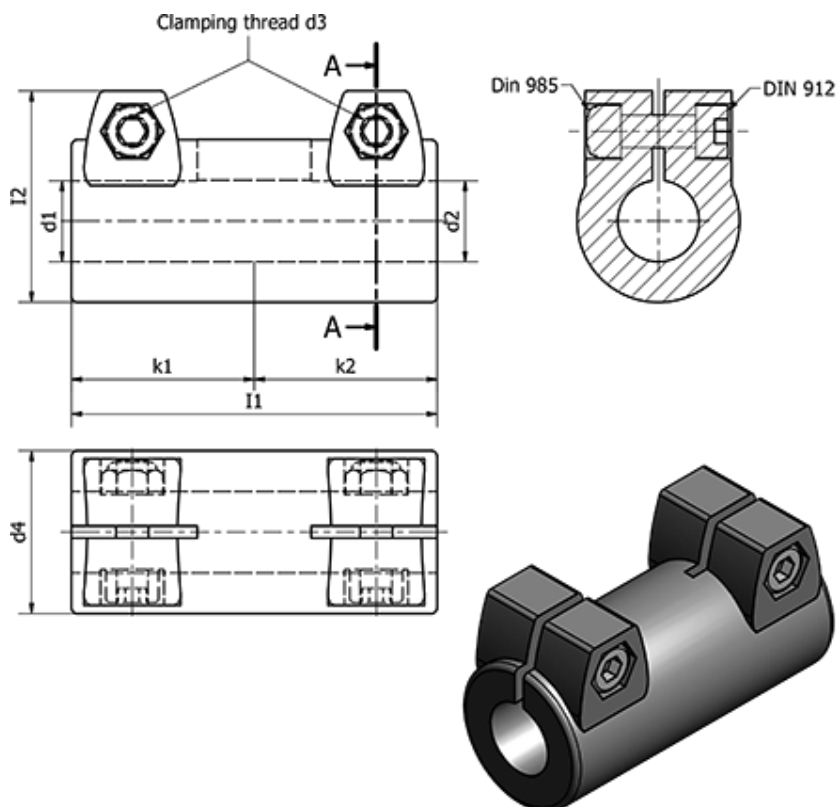

Article number: 20242B20B202BL

Description: E+G Connecting tubes - GN 242-B20-B20-2-BL

## Measures

Clamping kit for d3 = GN 911-M8-32

d1 = B20

d2 = B20

d3 = M8

d4 = 40

l1 = 90

l2 = 52

k1 = 45

k2 = 45

Weight (g) = 240